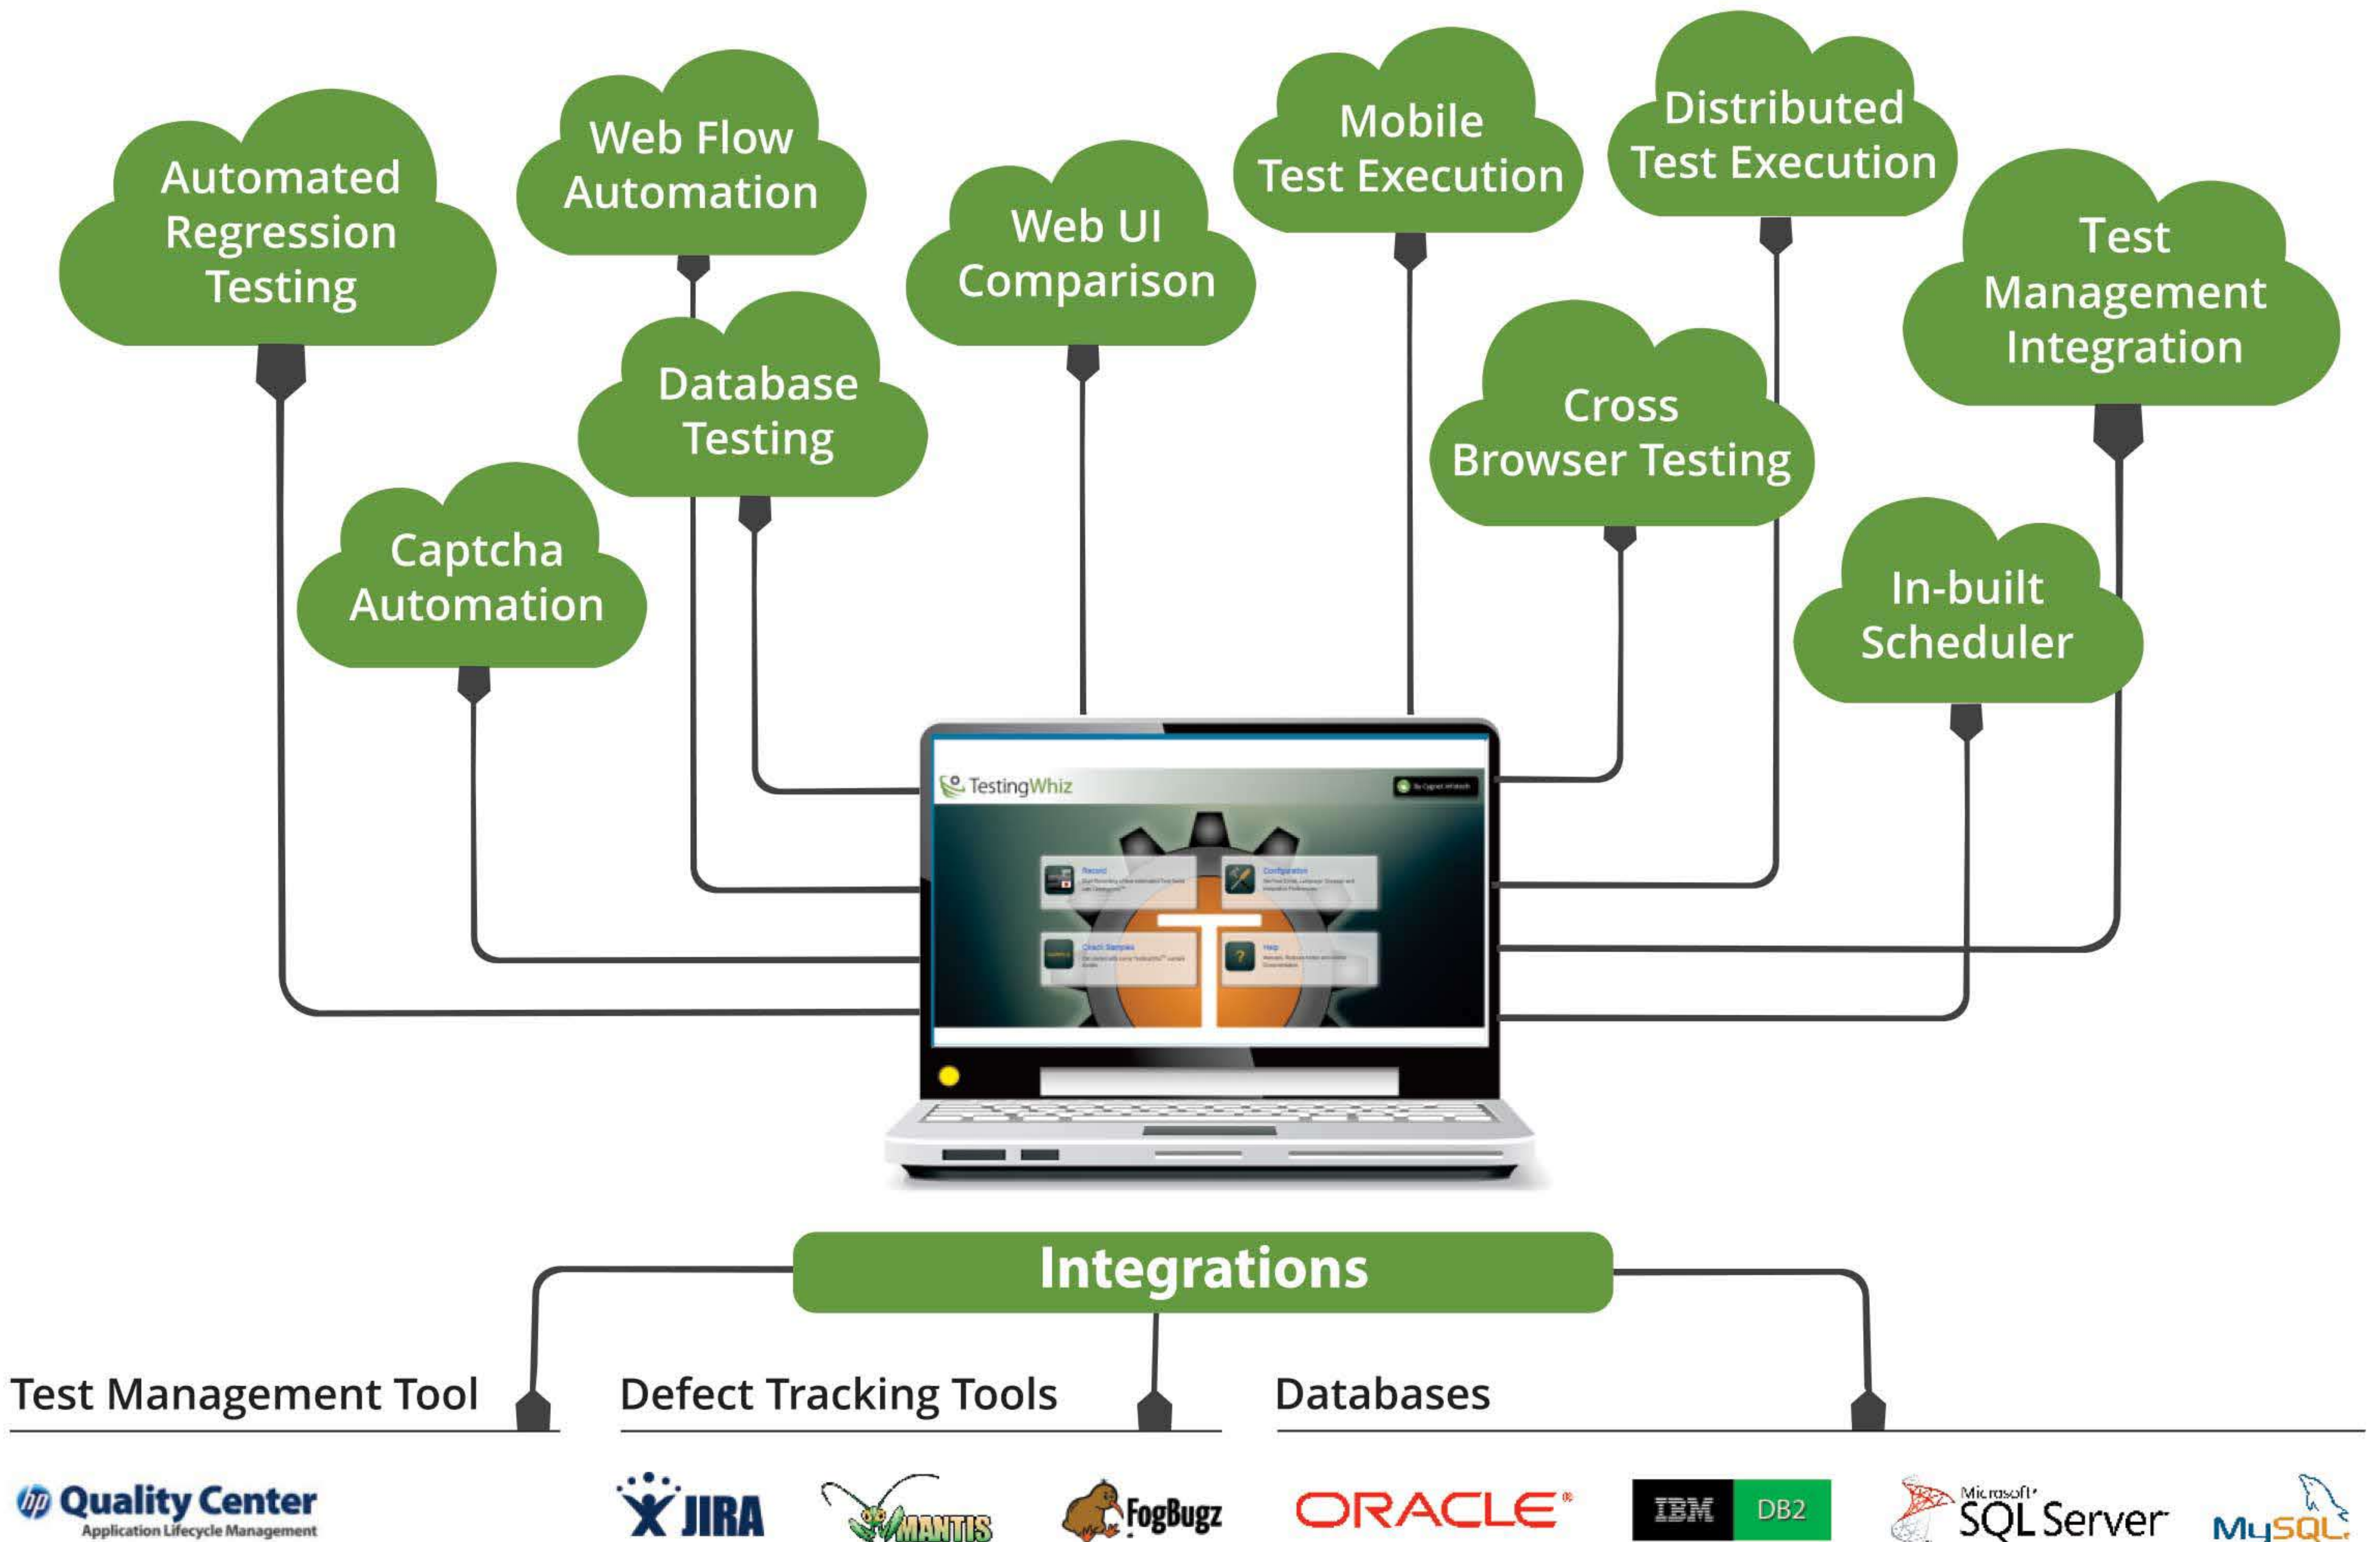

Catching Bugs is Child's Play

TestingWhiz
Code Less, Test More

Featured in:

CODELESS • EASY • INTUITIVE • AFFORDABLE

Test Automation Solution for Web & Cloud Applications

TestingWhiz Features	COMMUNITY EDITION	ENTERPRISE EDITION
FAST® Automation Engine (Keyword Driven, Data-Driven, Browser Support)	✓	✓
Object Recorder (210+ readily available commands - if, else, condition, loop, etc)	✓	✓
Excel Integration (Import and export test cases using Excel. Import test data directly)	✓	✓
Methods (Create re-usable work flows by grouping test steps)	✓	✓
Integration with Test Management Tool (HP Quality Center)		✓
Integration with Bug Tracking Tools (Mantis, Fogbugz)	✓	✓
Integration with Bug Tracking Tools (Atlassian JIRA)		✓
Database Support (Test database entries using raw SQL queries)		✓
Web UI Comparison (Compare two images/URLS: file-file, URL-URL, file-URL)		✓
Mobile Test Execution (Execute test script on various mobile platforms)		✓
In-built Scheduler (Set the frequency of test runs and set exceptions)	✓	✓
Reports (Execution Logs and Summary. Export and Email.)	✓	✓
WhizGrid™ (Test execution over distributed environment)		✓
Internationalization (Support for Spanish, French, German, Dutch and more)	✓	✓
Visual Logs (Capture screen shot during test case execution)	✓	✓
Visual Presentation (Flow chart view of the automated test case)		✓
Support (Free upgrades for 1 year and access to free webinars on product demos)	Email Support Only	Premium Support + 8 Hrs Whiz Consulting

Community Edition

Enterprise Edition

FREE

COMMUNITY LICENSE

Email Support & User Forum

30 DAY FREE TRIAL

ENTERPRISE LICENSE

Premium Support, User Forum & 8 hours of Whiz Consulting Training.